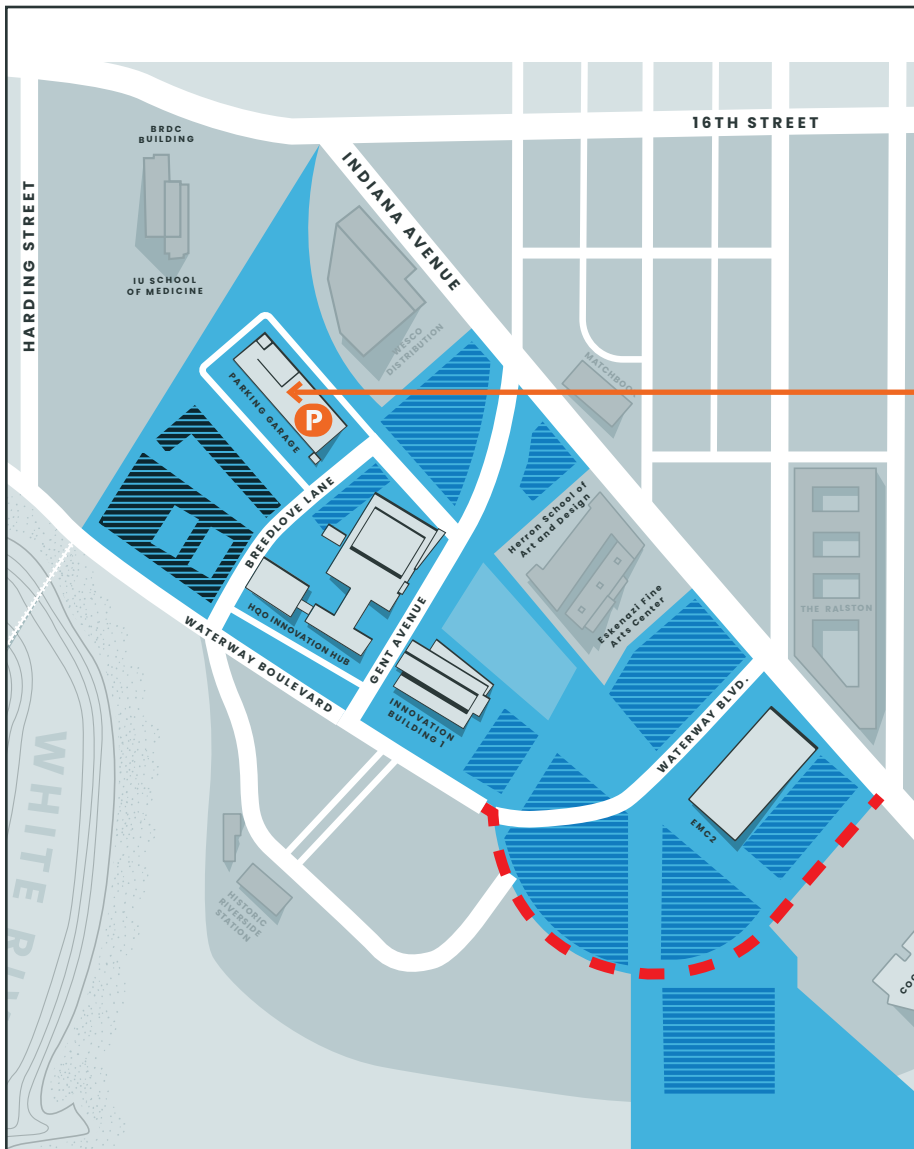

16 TECH PARKING & DIRECTIONS

PLEASE PARK IN THE PARKING GARAGE:

1460 Breedlove Lane Indianapolis, IN 46202

Onsite signage will direct you to the garage

■ ■ ■ ■
UNDER CONSTRUCTION ROAD CLOSED

PARKING GARAGE

0-90 MINUTES: \$5.00

91+ MINUTES: \$10.00

AFTER YOU'VE PARKED

Exit the parking garage, turn right and follow signage directing you to HqO across Breedlove Lane. Please enter to the door to the left of the "Meet. Make. Innovate." sign.